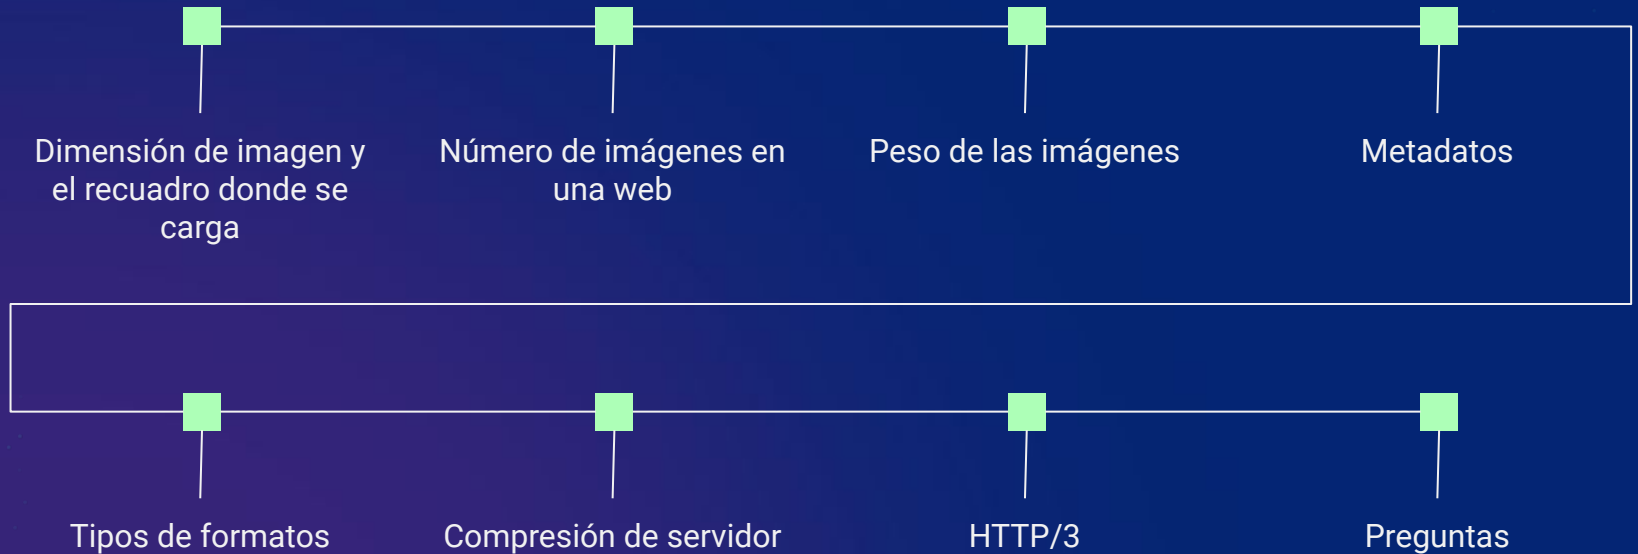

WPO en imágenes.
¿Estás pasando algo por alto?

DE FORMA ANÓNIMA
¿MEDIMOS TU WEB?

Jonathan Martínez

Founder & CEO LucusHost.

¿De qué vamos a hablar?

Dimensión de imagen y el recuadro donde se carga

The image displays two examples of how an image is loaded into a browser's context menu and its dimensions are shown in the developer tools. The left example features a tennis player's face, and the right example features a tennis player on a court. Both images have a context menu open, and their dimensions are shown in the developer tools.