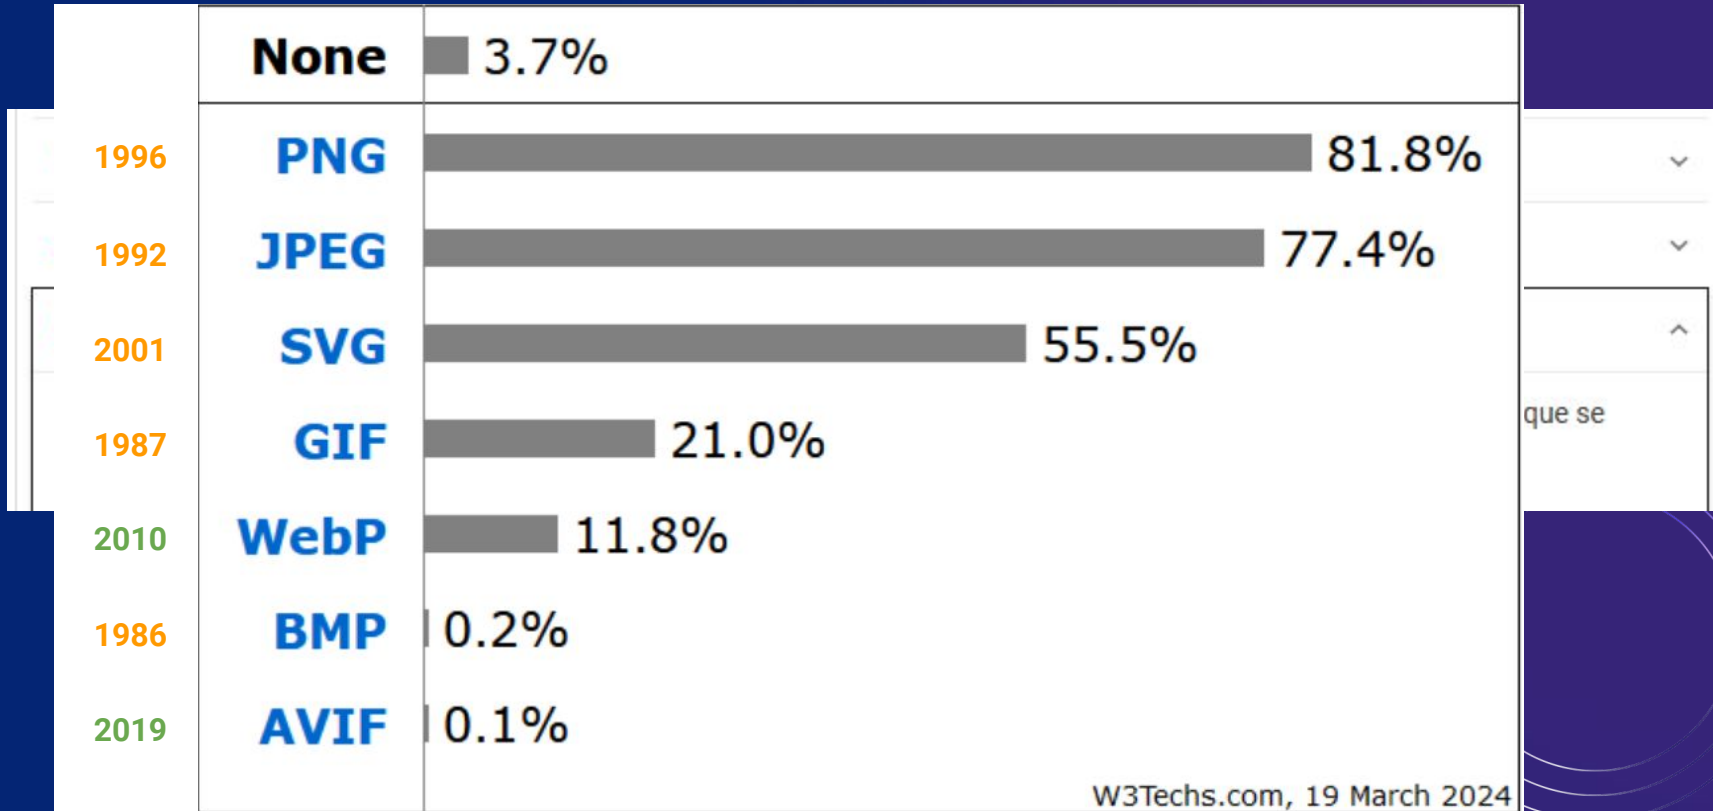

Tipos de formatos