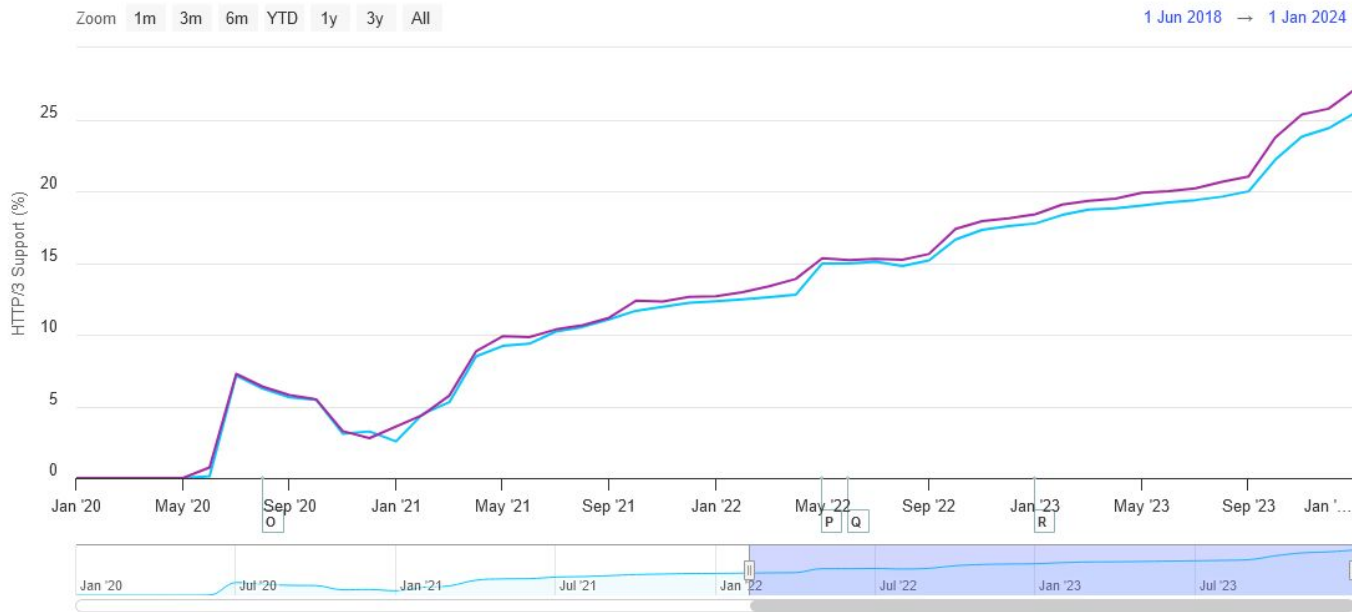

HTTP/3

DESKTOP
25.5%
▲25400.0%

MOBILE
27.1%
▲3771.4%

Timeseries of HTTP/3 Support

Source: httparchive.org